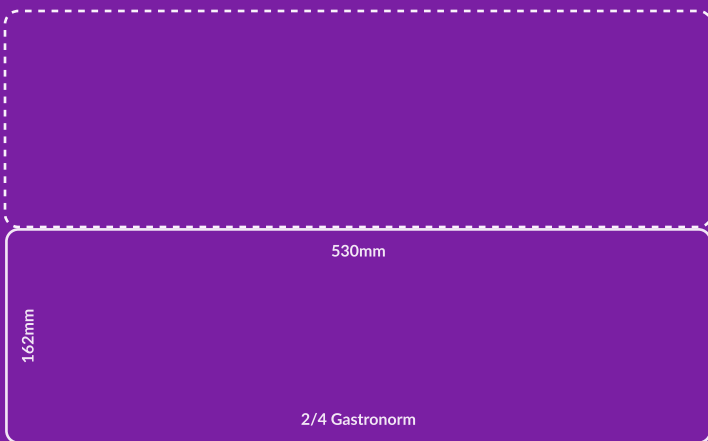

# What is a GASTRONORM SIZE?

**1/1 Gastro**  
**530 x 325mm**

**DALEBROOK PRODUCTS:**

- Deluxe Gastro Collection
- Deluxe Thin Rim Gastro Collection
- Platters: Slate, Rustic Wood
- Regal Collection
- Azteca Collection
- Glazz Collection
- SlateLook Collection

**2/4 Gastro**  
**530 x 162mm**

**DALEBROOK PRODUCTS:**

- Deluxe Gastro Collection
- Deluxe Thin Rim Gastro Collection
- Curved Gastro Collection
- Stave Collection
- Tura Collection
- Glazz Collection
- SlateLook Collection

**1/2 Gastro**  
**325 x 265mm**

**DALEBROOK PRODUCTS:**

- Deluxe Gastro Collection
- Deluxe Thin Rim Gastro Collection
- Curved Gastro
- Stave Collection
- Stone Collection
- Urban Collection
- Verdura Collection
- Fleur Crock Collection
- Classico Collection
- Azteca Collection
- Regal Collection
- Tura Collection
- Platters: Black & White Melamine, Slate, Rustic Wood, Wood & Wicker Print

**1/3 Gastro**  
**176 x 325mm**

**DALEBROOK PRODUCTS:**

- Deluxe Gastro Collection
- Deluxe Thin Rim Gastro Collection
- Stave Collection
- Stone Collection
- Urban Collection
- Tura Collection
- Platters: Black & White Melamine, Wood & Wicker Print, Slate, Rustic Wood